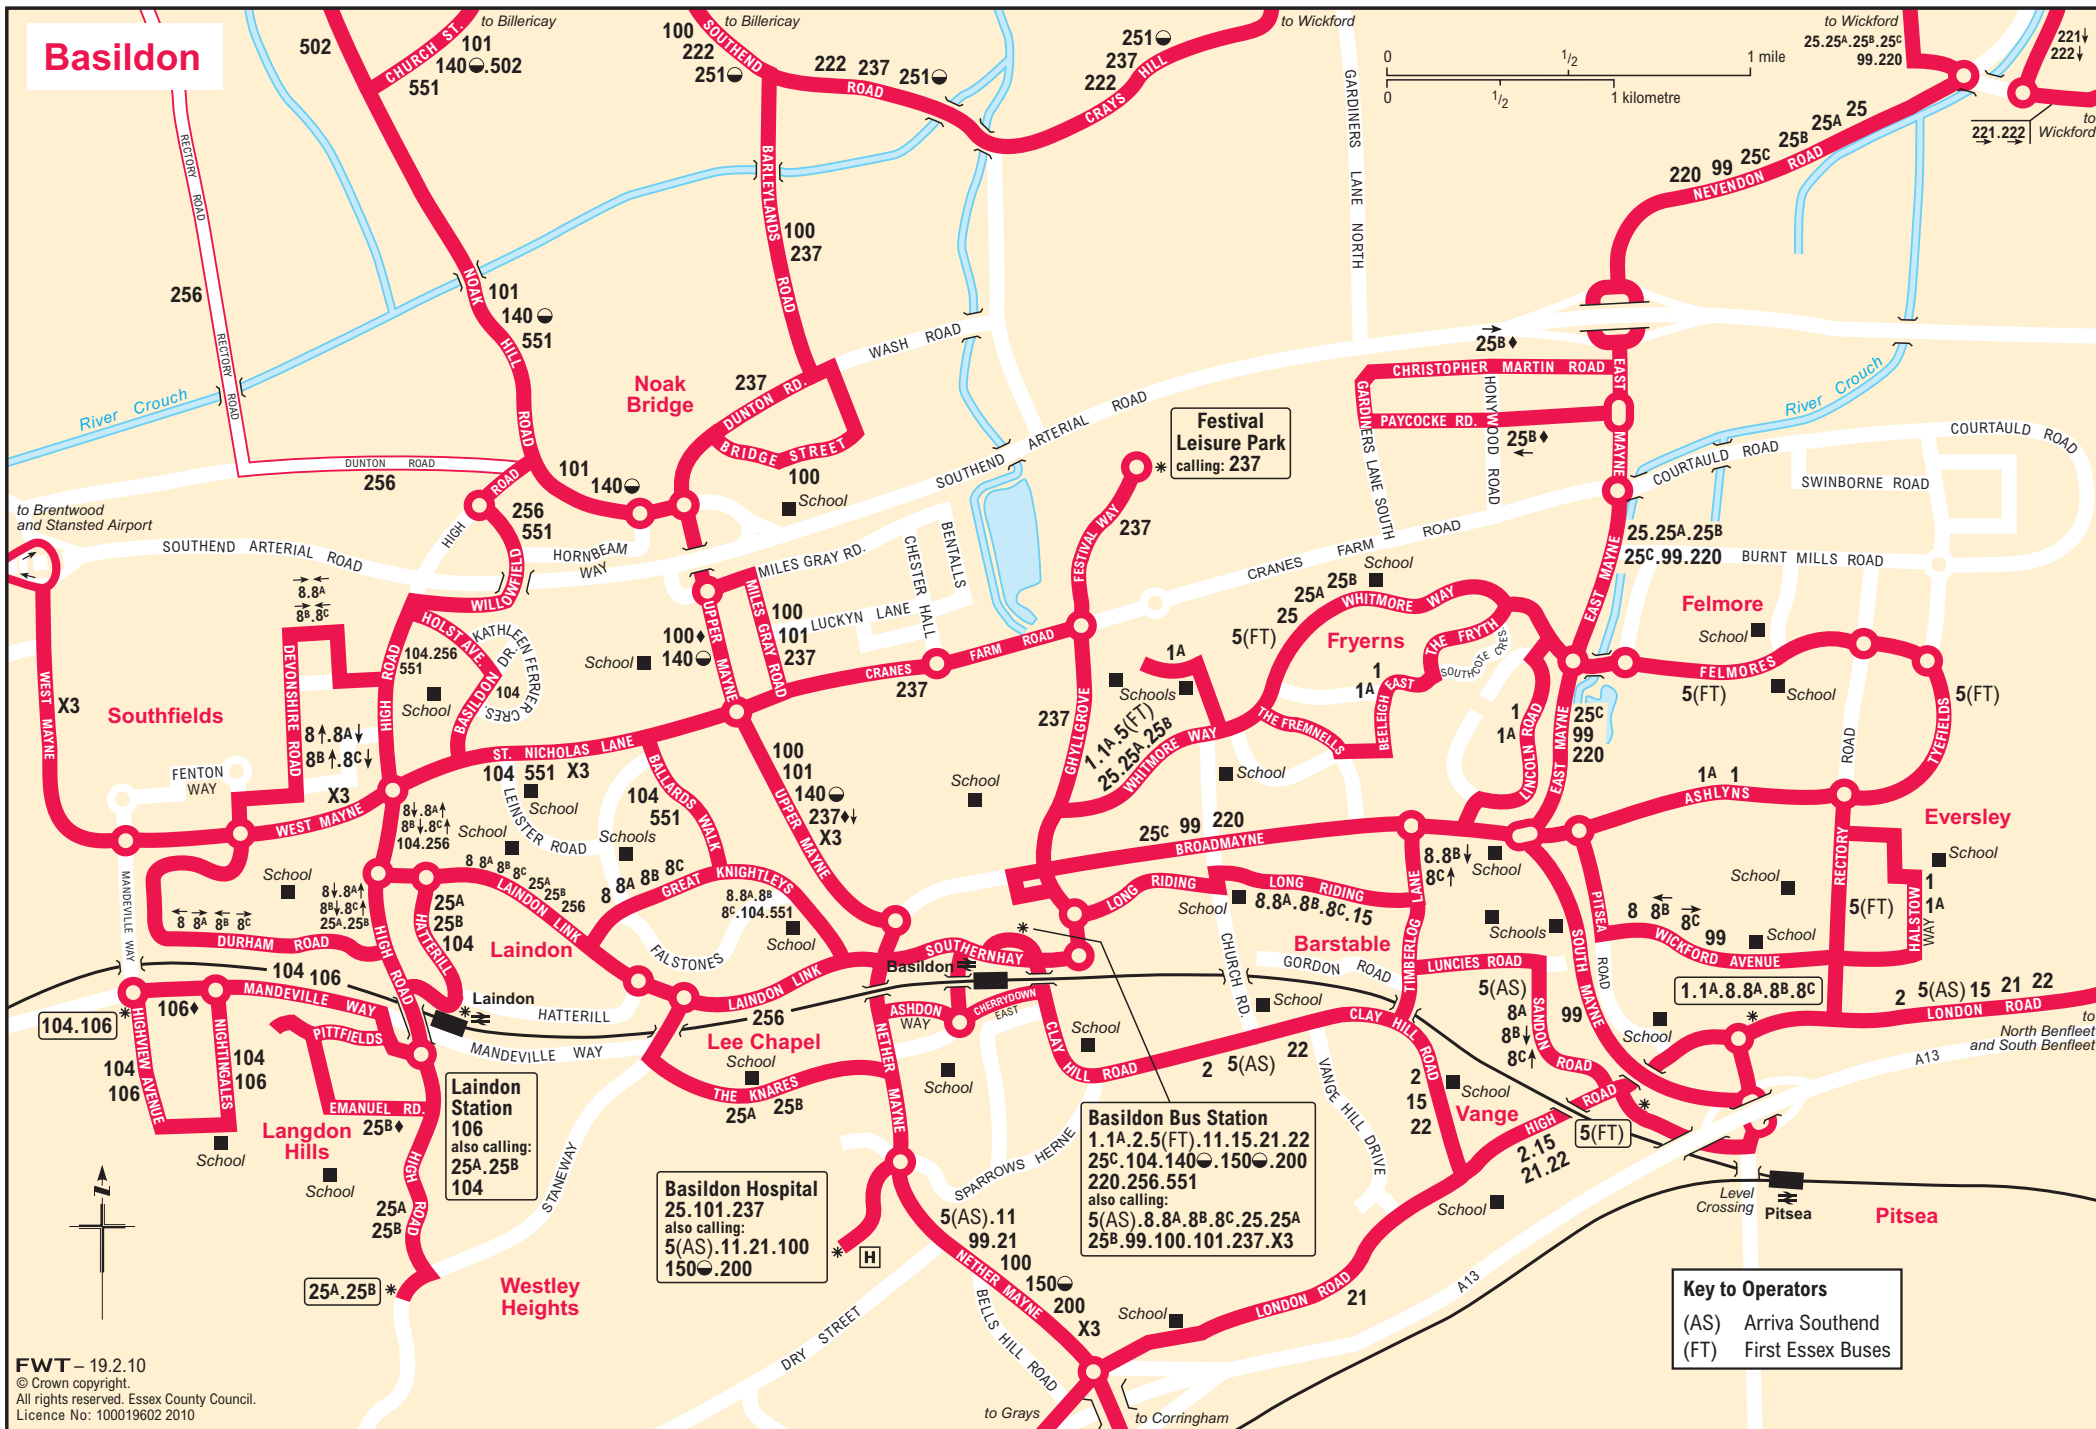

Basildon

Basildon Bus Station
 1.1A.2.5(FT).11.15.21.22
 25C.104.140.150.200
 220.256.551
 also calling:
 5(AS).8.8A.8B.8C.25.25A
 25B.99.100.101.237.X3

Basildon Hospital
 25.101.237
 also calling:
 5(AS).11.21.100
 150.200

Laindon Station
 106
 also calling:
 25A.25B
 104

Key to Operators
 (AS) Arriva Southend
 (FT) First Essex Buses