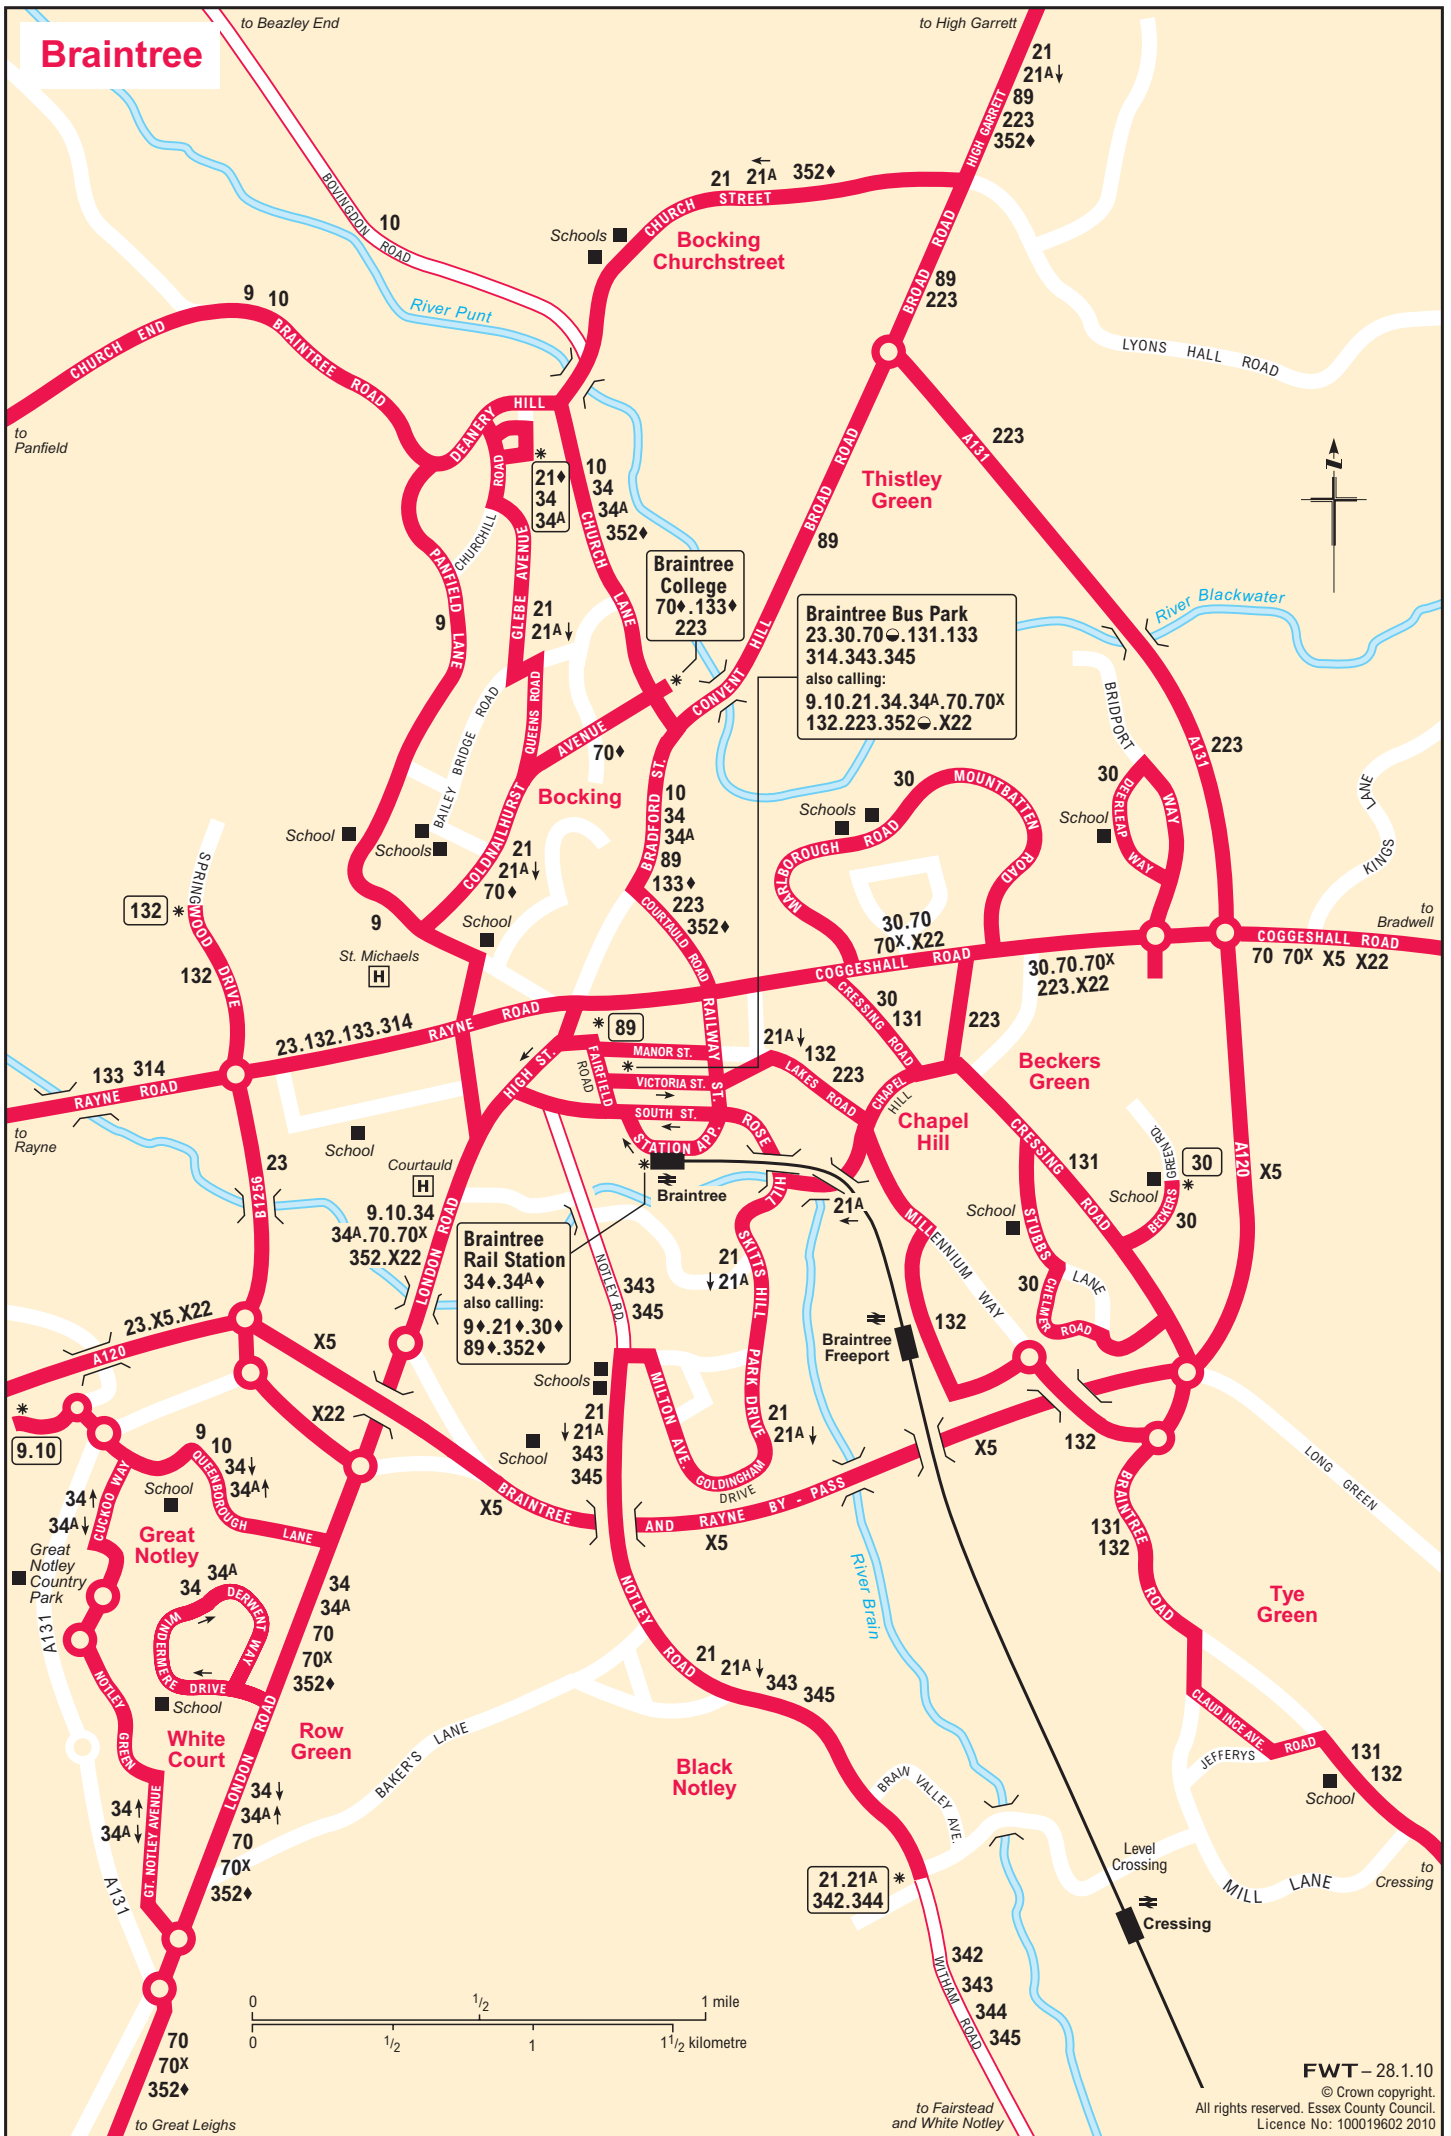

Braintree

Braintree Bus Park
23.30.70.131.133
314.343.345
also calling:
9.10.21.34.34A.70.70X
132.223.352. X22

Braintree Rail Station
34.34A
also calling:
9.21.30
89.352