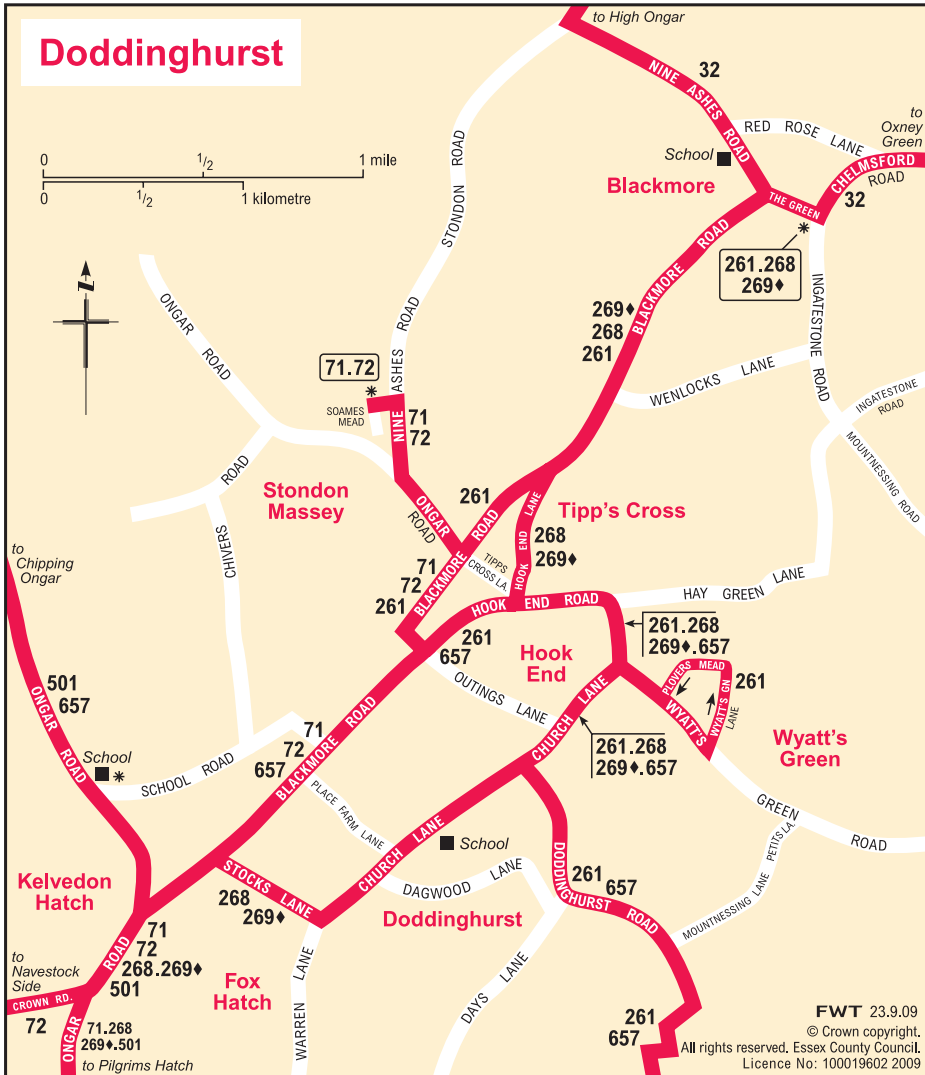

Doddinghurst

FWT 23.9.09

© Crown copyright.