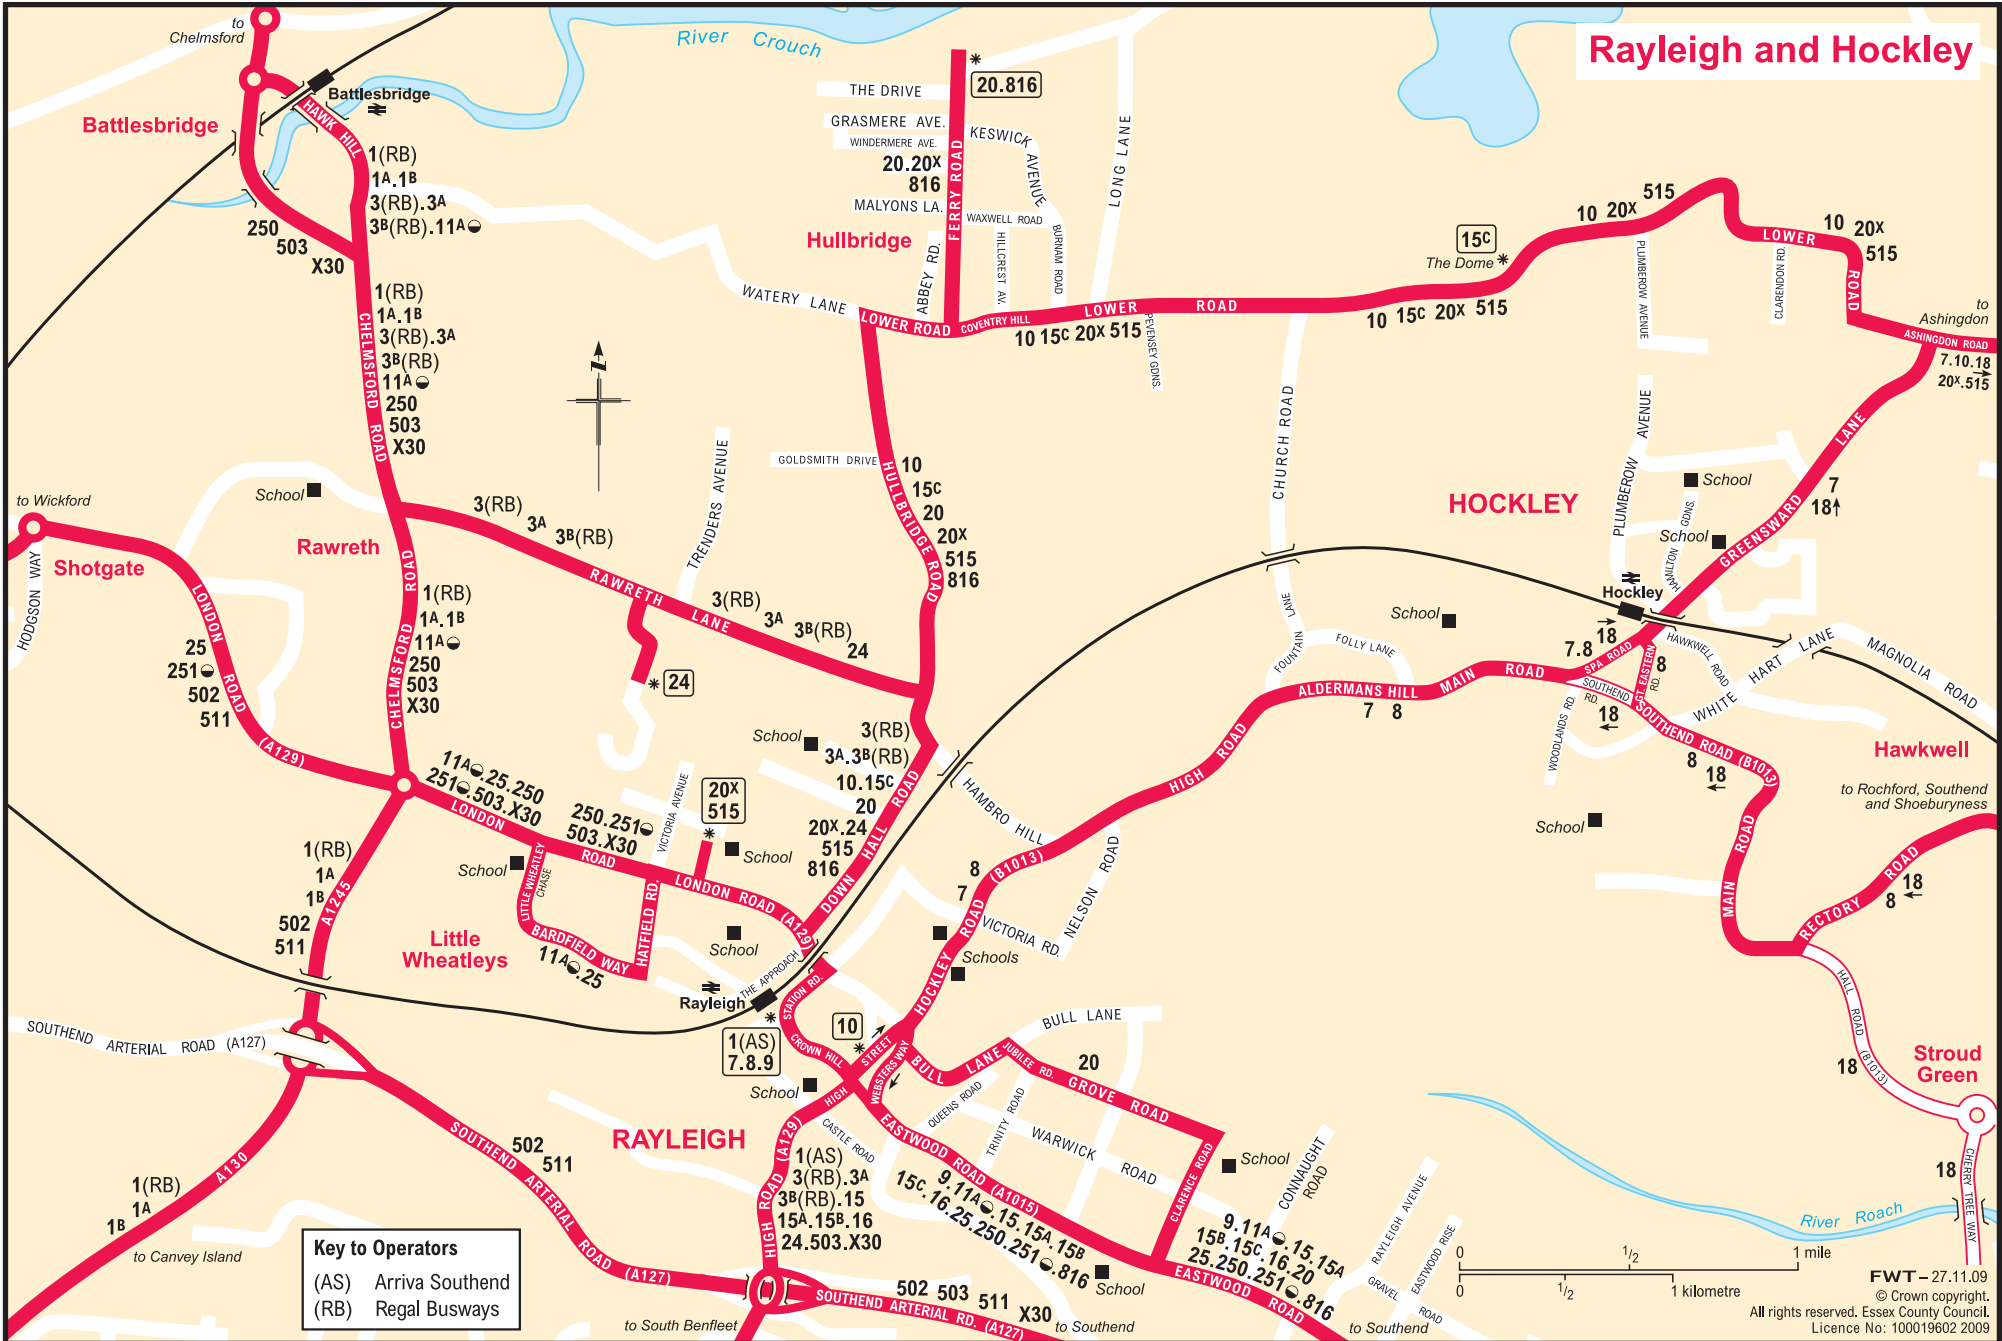

Rayleigh and Hockley

Battlesbridge

Hullbridge

HOCKLEY

Rawreth

Shotgate

Little Wheatleys

RAYLEIGH

Hawkwell

Stroud Green

Key to Operators
 (AS) Arriva Southend
 (RB) Regal Busways

FWT-27.11.09
 © Crown copyright.
 All rights reserved. Essex County Council.
 Licence No: 100019602 2009